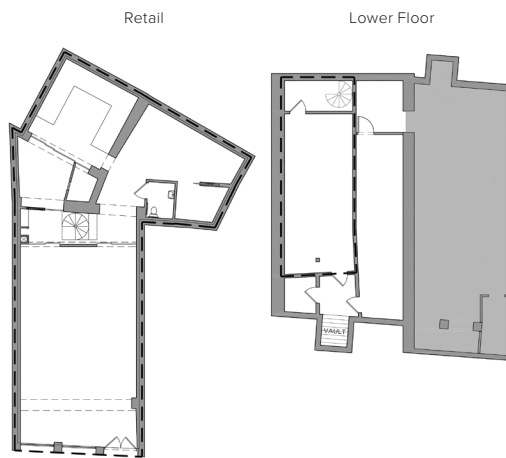

FLOORPLANS