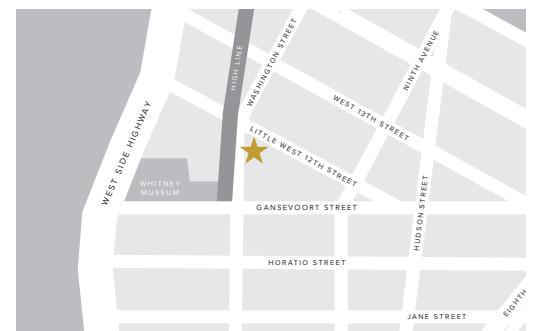

PRIME MEATPACKING RETAIL AVAILABLE

831 Washington Street

between Gansevoort Street and Little West 12th Street

PREMISES

Ground Floor	2,125 sq ft
Lower Level	517 sq ft
Frontage	23 ft
Ceiling Height	10 ft
Availability	Immediate

FEATURES

- High traffic location
- Across from the High Line main entrance and Whitney Museum
- Move-in ready
- Column free
- Finished lower level
- Separate meters

FLOORPLANS

LOCATION

NEIGHBORS

- Apple
- Brunello Cucinelli
- Christian Louboutin
- Diane Von Furstenburg
- Gansevoort Hotel
- Google
- Hermes
- Intermix
- La Pecora Bianca
- Match.com
- Pastis
- Restoration Hardware & Hotel
- Rolex Boutique
- Samsung
- Soho House
- The Standard Hotel
- Tesla
- Theory
- Vince
- Warby Parker
- Whitney Museum