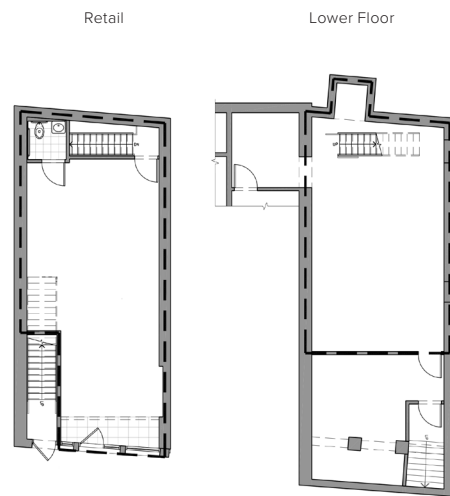

FLOORPLANS