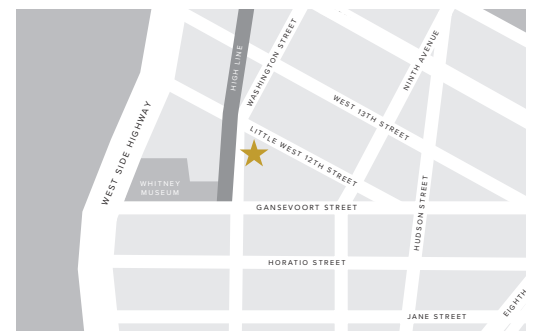

PRIME MEATPACKING RETAIL AVAILABLE

829 Washington Street

between Gansevoort Street and Little West 12th Street

PREMISES

Ground Floor	743 sq ft
Lower Level	600 sq ft
Frontage	13 ft
Ceiling Height	11 ft 6 in
Availability	Immediate

FEATURES

- High traffic location
- Across from the High Line main entrance and Whitney Museum
- Move-in ready
- Column free
- Direct access to lower level

FLOORPLANS

LOCATION

NEIGHBORS

- Apple
- Brunello Cucinelli
- Christian Louboutin
- Diane Von Furstenburg
- Gansevoort Hotel
- Google
- Hermes
- Intermix
- La Pecora Bianca
- Match.com
- Pastis
- Restoration Hardware & Hotel
- Rolex Boutique
- Samsung
- Soho House
- The Standard Hotel
- Tesla
- Theory
- Vince
- Warby Parker
- Whitney Museum
- Zadig & Voltaire