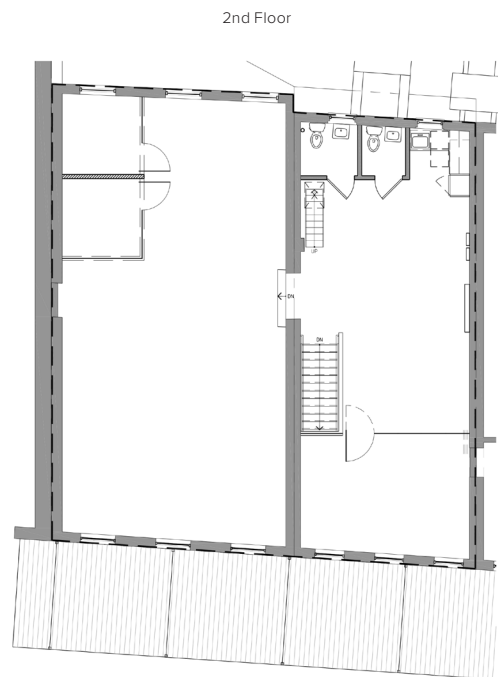

FLOORPLANS