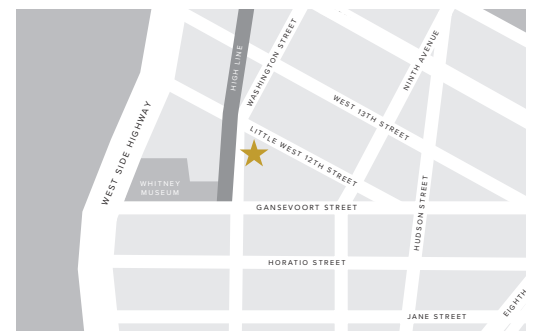

# 829 Washington Street / 2nd Floor

between Gansevoort Street and Little West 12th Street

**PREMISES**

2nd Floor Office	2,793 sq ft
Ceiling Height	11 ft 6 in
Availability	Immediate

**FEATURES**

- Built move-in space
- Private entrance
- Column free
- Across street from the High Line main entrance and Whitney Museum

**FLOORPLANS**

**LOCATION**

**NEIGHBORS**

- Apple
- Brunello Cucinelli
- Christian Louboutin
- Diane Von Furstenburg
- Gansevoort Hotel
- Google
- Hermes
- Intermix
- La Pecora Bianca
- Match.com
- Pastis
- Restoration Hardware & Hotel
- Rolex Boutique
- Samsung
- Soho House
- The Standard Hotel
- Tesla
- Theory
- Vince
- Warby Parker
- Whitney Museum
- Zadig & Voltaire