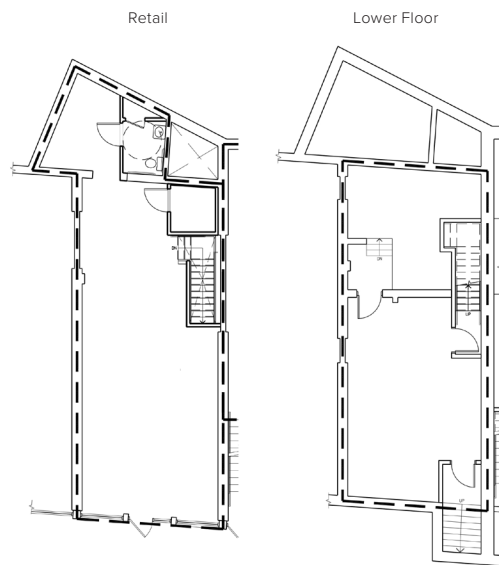

FLOORPLANS