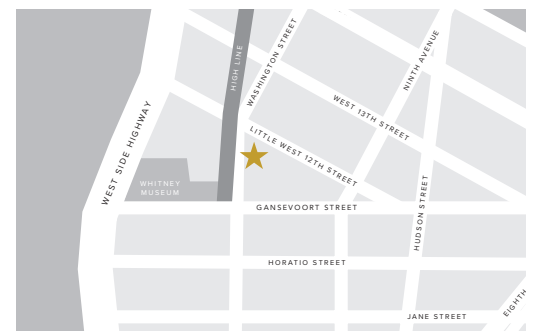

PRIME MEATPACKING RETAIL AVAILABLE

827 Washington Street

between Gansevoort Street and Little West 12th Street

PREMISES

Ground Floor	1,027 sq ft
Lower Level	833 sq ft
Frontage	18 ft
Ceiling Height	12 ft
Availability	Immediate

FEATURES

- High traffic location
- Across from the High Line main entrance and Whitney Museum
- Move-in ready
- Column free
- Finished lower level
- Separate meters

FLOORPLANS

LOCATION

NEIGHBORS

- Apple
- Brunello Cucinelli
- Christian Louboutin
- Diane Von Furstenburg
- Gansevoort Hotel
- Google
- Hermes
- Intermix
- La Pecora Bianca
- Match.com
- Pastis
- Restoration Hardware & Hotel
- Rolex Boutique
- Samsung
- Soho House
- The Standard Hotel
- Tesla
- Theory
- Vince
- Warby Parker
- Whitney Museum
- Zadig & Voltaire