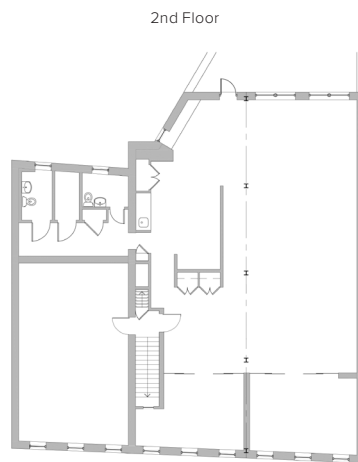

FLOORPLANS