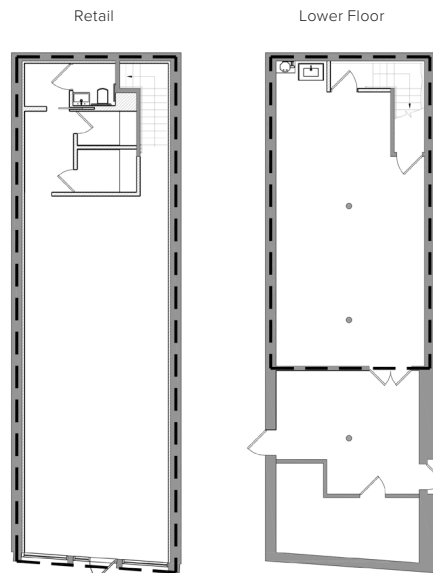

FLOORPLANS