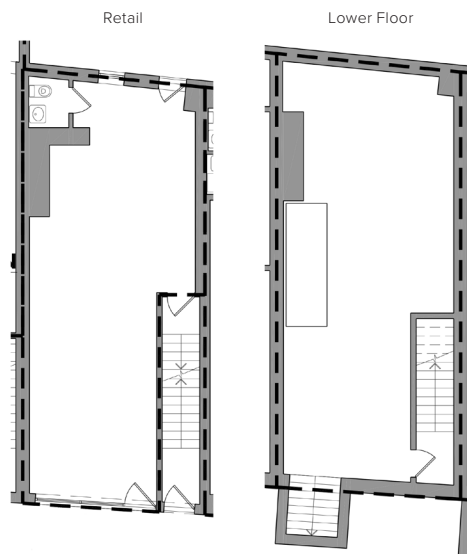

FLOORPLANS