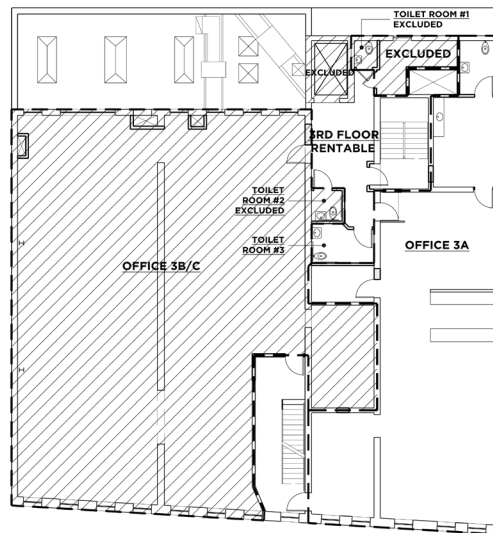

FLOORPLANS