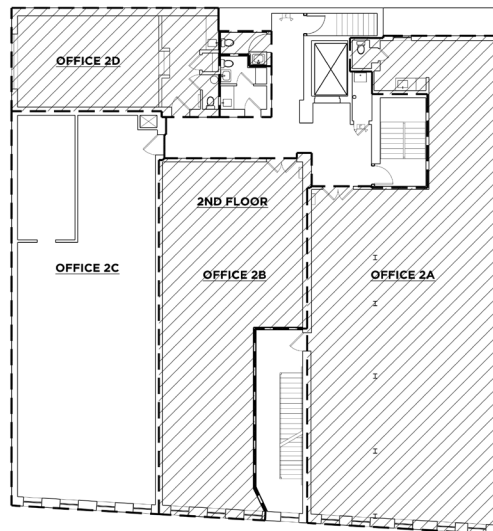

FLOORPLANS