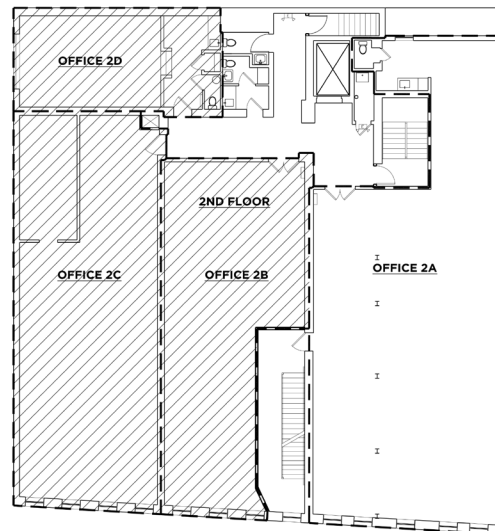

FLOORPLANS