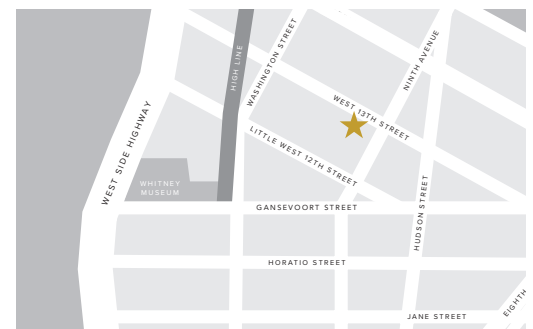

PRIME MEATPACKING RETAIL AVAILABLE

402 West 13th Street

between Ninth Avenue and Washington Street

PREMISES

Ground Floor	2,400 sq ft
Lower Level	1,375 sq ft
Frontage	19 ft
Ceiling Height	15 ft 6 in
Availability	Immediate

FEATURES

- Located across from the Gansevoort Hotel
- Directly across from Soho House and Rolex Boutique
- Floor-to-ceiling glass windows
- Elevator building
- Column-free space
- Finished ADA compliant restroom
- Tenant-controlled air conditioning
- Lower level finished

FLOORPLANS

LOCATION

NEIGHBORS

- Apple
- Brunello Cucinelli
- Christian Louboutin
- Diane Von Furstenburg
- Gansevoort Hotel
- Google
- Hermes
- Intermix
- La Pecora Bianca
- Match.com
- Pastis
- Restoration Hardware & Hotel
- Rolex Boutique
- Samsung
- Soho House
- The Standard Hotel
- Tesla
- Theory
- Vince
- Warby Parker
- Whitney Museum
- Zadig & Voltaire