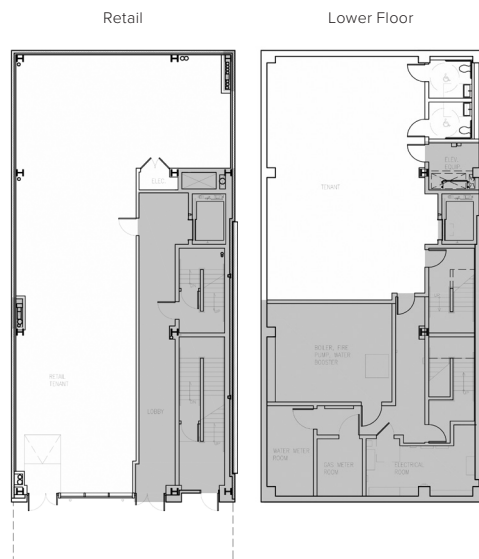

FLOORPLANS