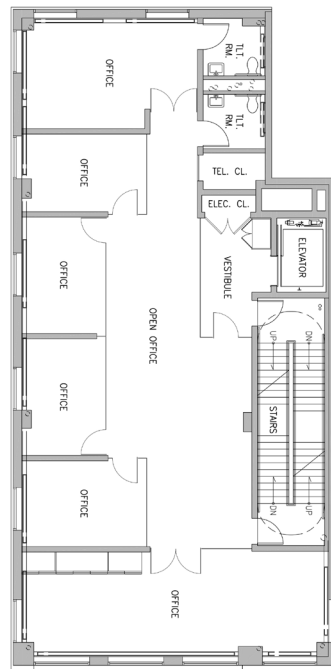

FLOORPLANS