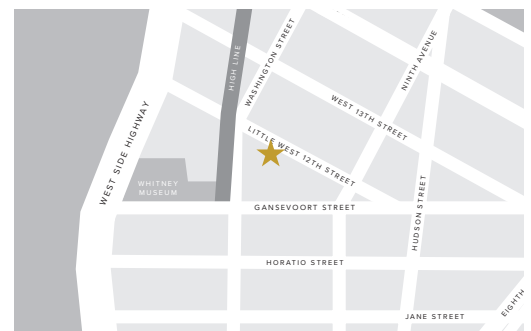

PRIME MEATPACKING RETAIL AVAILABLE

38 Little West 12th Street

between Ninth Avenue and Washington Street

PREMISES

Ground Floor	1,790 sq ft
Lower Level	1,747 sq ft
Frontage	37 ft
Ceiling Height	12 ft
Availability	Immediate

FEATURES

- High traffic location
- Around corner from the High Line main entrance and Whitney Museum
- Move-in ready
- Column free
- Finished lower level
- Separate meters

FLOORPLANS

Lower Floor

LOCATION

NEIGHBORS