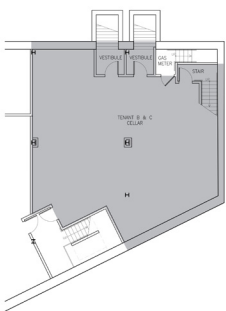

PRIME MEATPACKING RETAIL AVAILABLE

38 Little West 12th Street

between Ninth Avenue and Washington Street

PREMISES

Ground Floor	1,790 sq ft
Lower Level	1,747 sq ft
Frontage	37 ft
Ceiling Height	12 ft
Availability	Immediate

FEATURES

- High traffic location
- Around corner from the High Line main entrance and Whitney Museum
- Move-in ready
- Column free
- Finished lower level
- Separate meters

FLOORPLANS

Lower Floor

LOCATION

NEIGHBORS