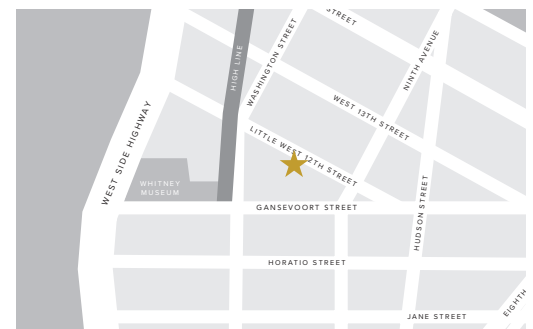

# 34 Little West 12th Street

between Ninth Avenue and Washington Street

**PREMISES**

Ground Floor	3,215 sq ft
Lower Level	850 sq ft
Frontage	28 ft
Ceiling Height	12 ft
Availability	Immediate

**FEATURES**

- High traffic location
- Around corner from the High Line main entrance and Whitney Museum
- Move-in ready
- Column free
- Finished lower level
- Separate meters

**FLOORPLANS**

**LOCATION**

**NEIGHBORS**

- Apple
- Brunello Cucinelli
- Christian Louboutin
- Diane Von Furstenburg
- Gansevoort Hotel
- Google
- Hermes
- Intermix
- La Pecora Bianca
- Match.com
- Pastis
- Restoration Hardware & Hotel
- Rolex Boutique
- Samsung
- Soho House
- The Standard Hotel
- Tesla
- Theory
- Vince
- Warby Parker
- Whitney Museum
- Zadig & Voltaire