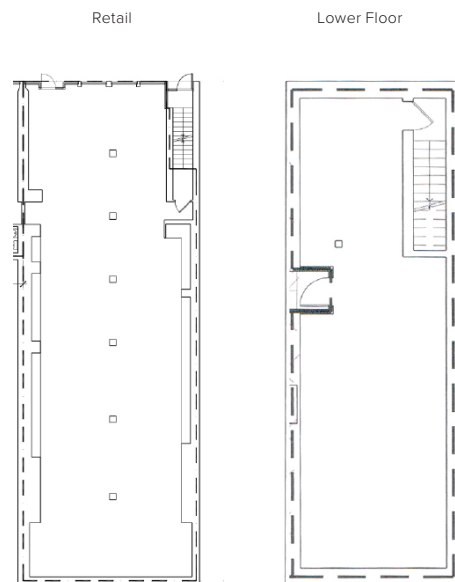

FLOORPLANS