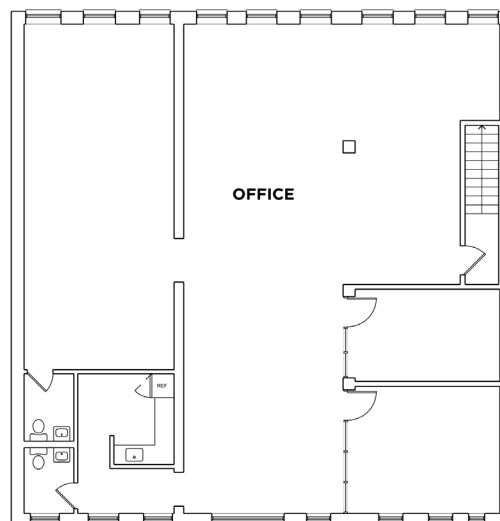

PRIME MEATPACKING OFFICE AVAILABLE

32 Little West 12th Street / 2nd Floor

between Ninth Avenue and Washington Street

PREMISES

2nd Floor Office	3,787 sq ft
Ceiling Height	12 ft
Availability	Immediate

FEATURES

- Private entrance
- High ceilings
- Move-in condition
- Column free
- Finished lower level
- Separate meters
- Across street from the High Line main entrance and Whitney Museum

FLOORPLANS

2nd Floor

LOCATION